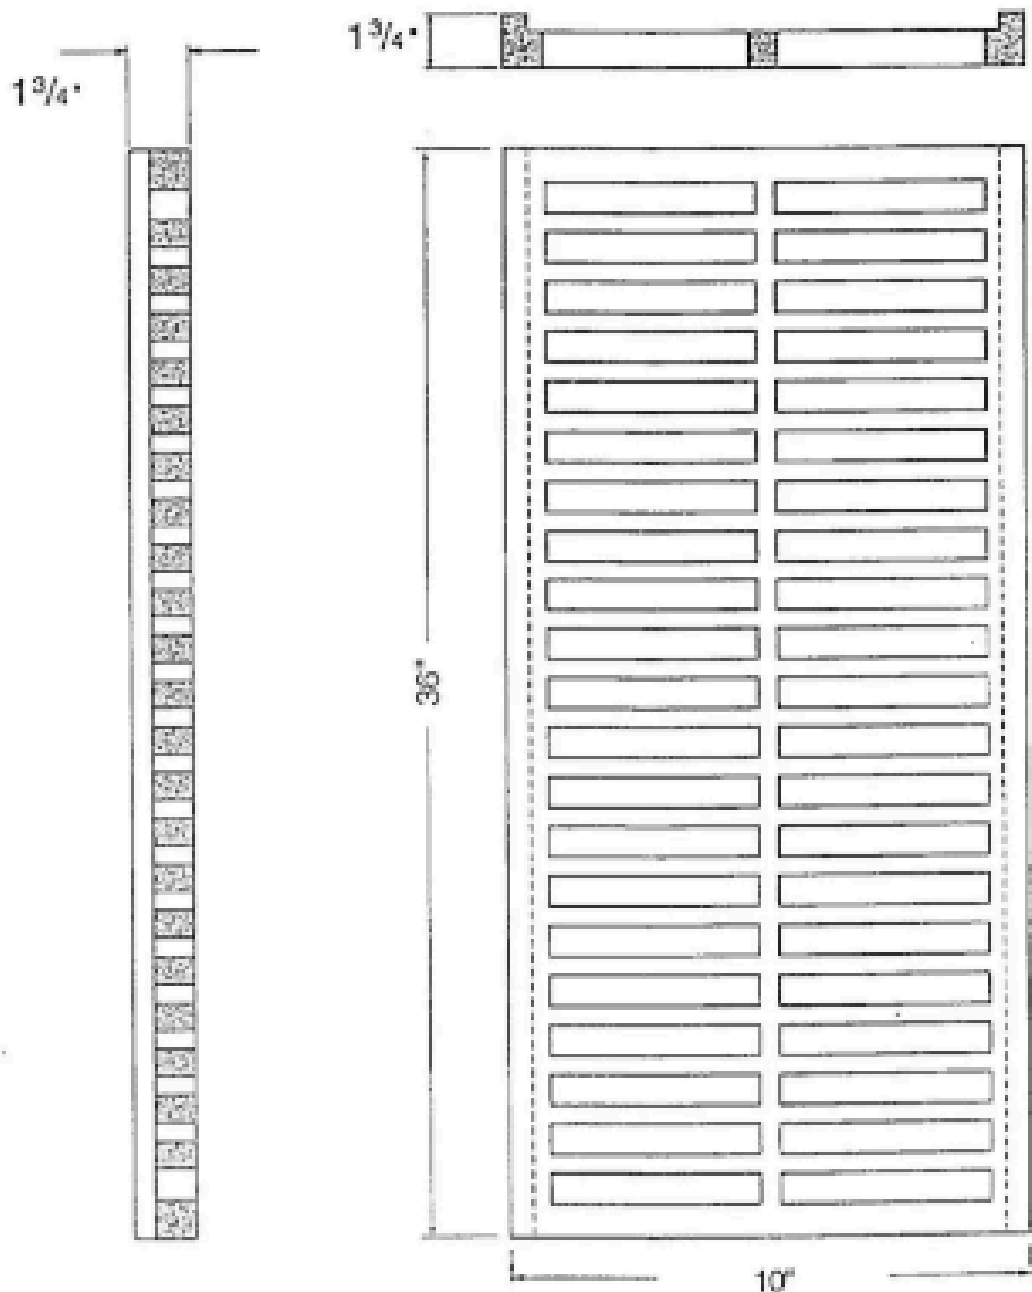

Cast Iron Heavy Duty Grates

10"

Fits
Trench
Baby