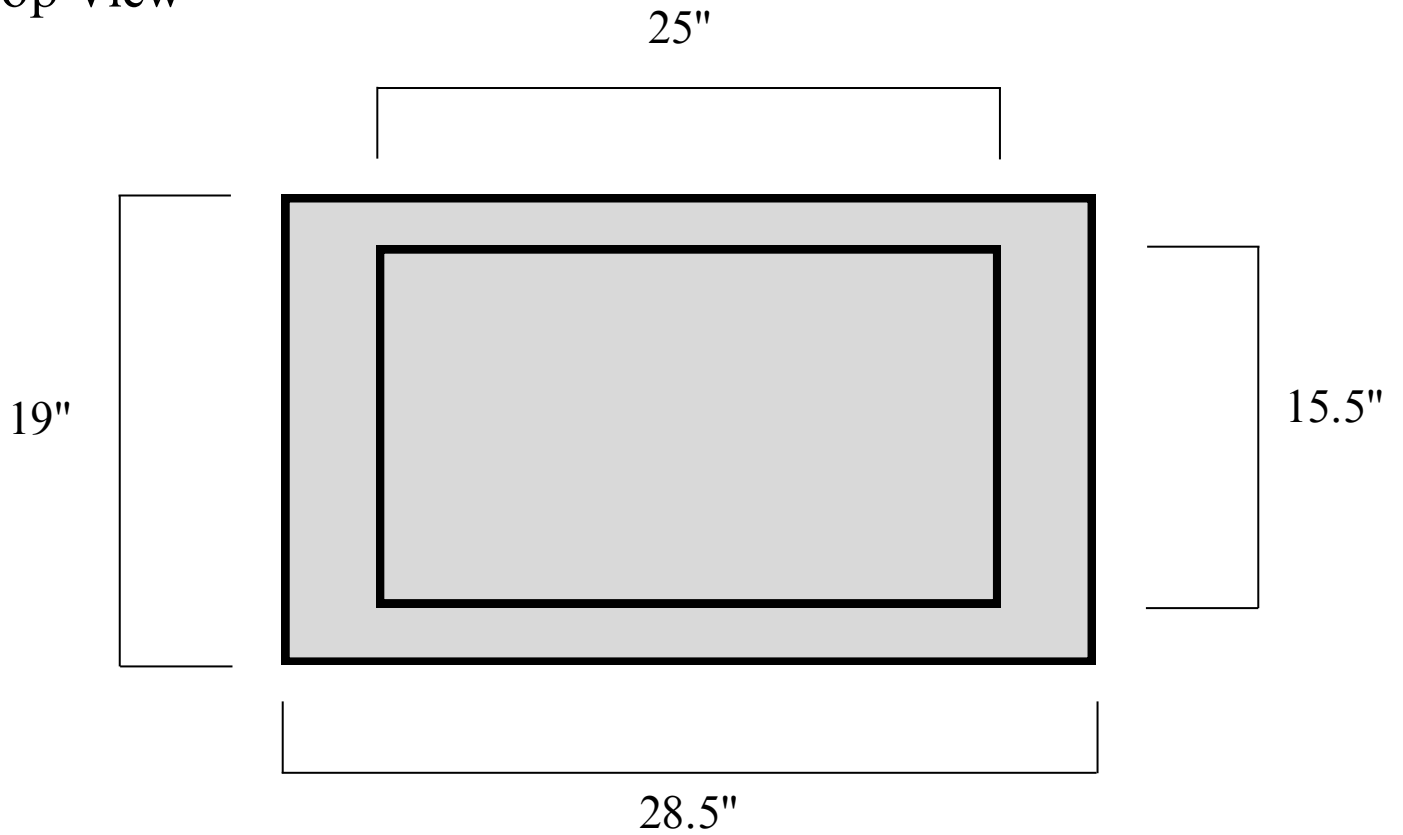

Lawton Adams Materials, Supplies, & Recycling
260 Route 100, P.O. Box 309, Somers NY 10589
(914) 232-3275 | lawtonadams.com

29x19 Concrete Solid Cover

Top View

Side View