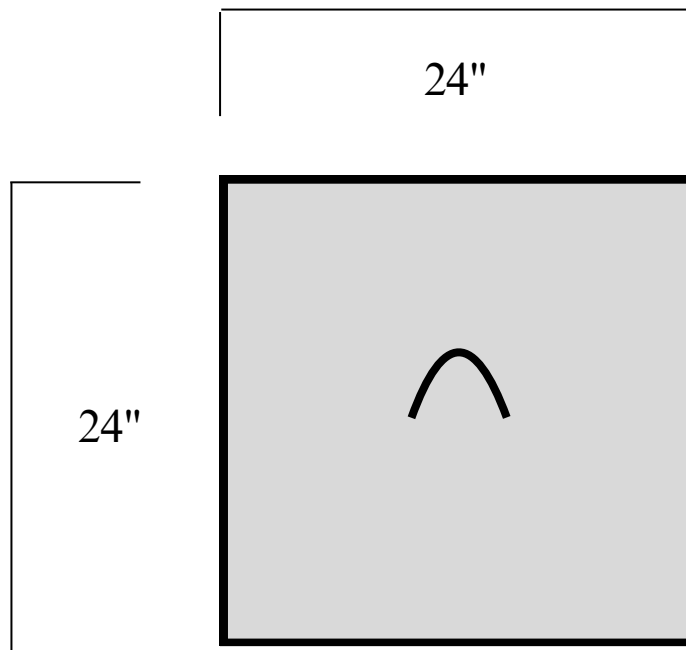

Lawton Adams Materials, Supplies, & Recycling
260 Route 100, P.O. Box 309, Somers NY 10589
(914) 232-3275 | lawtonadams.com

24x24 Concrete Solid Cover

Top View

Side View