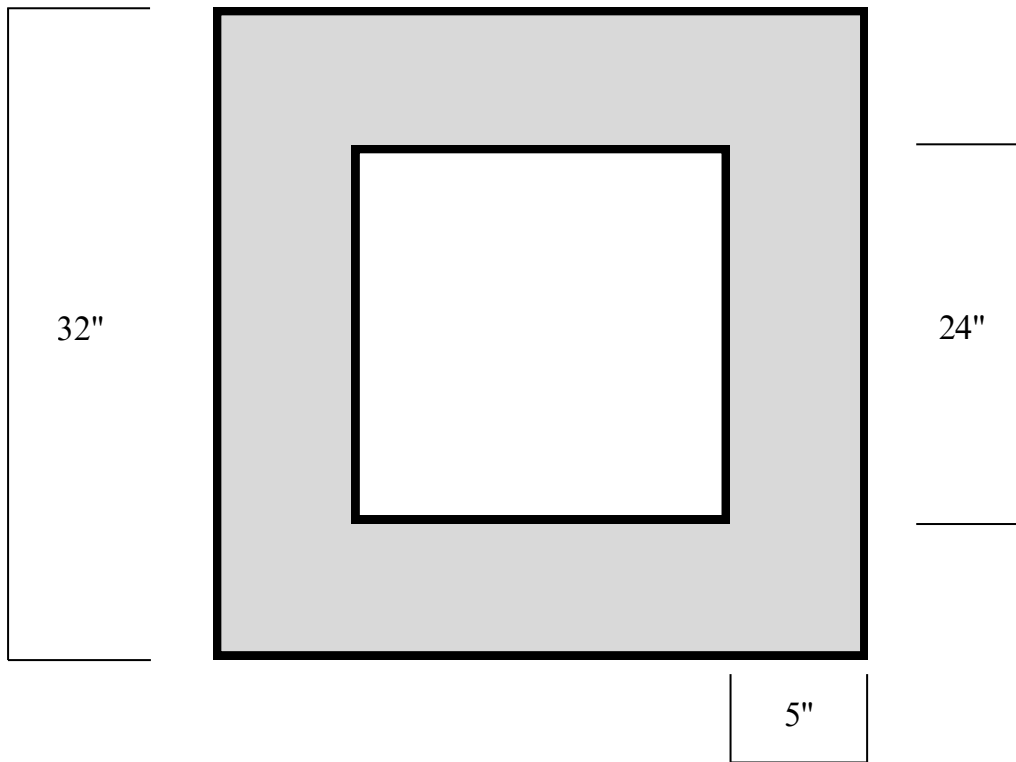

Lawton Adams Materials, Supplies, & Recycling
260 Route 100, P.O. Box 309, Somers NY 10589
(914) 232-3275 | lawtonadams.com

24" x 24" Riser

Top View

Side View