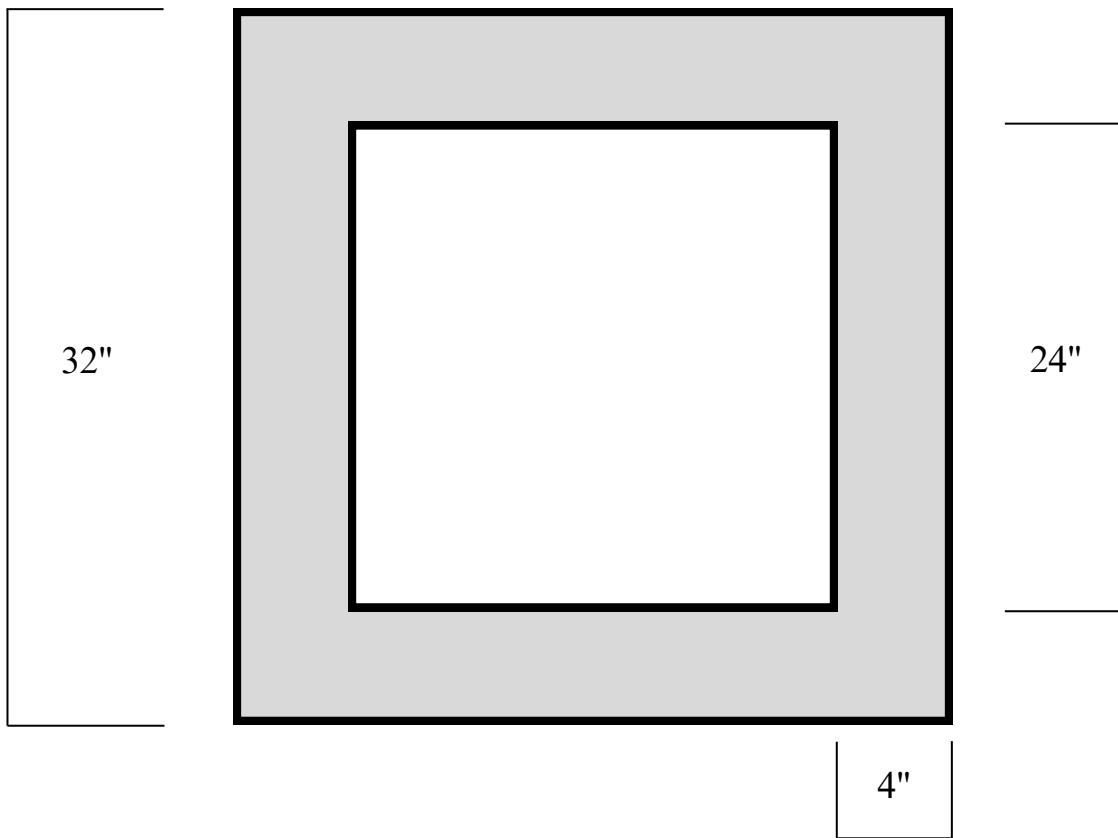

## 24" x 12" Riser, Standard Duty

Top View

Side View