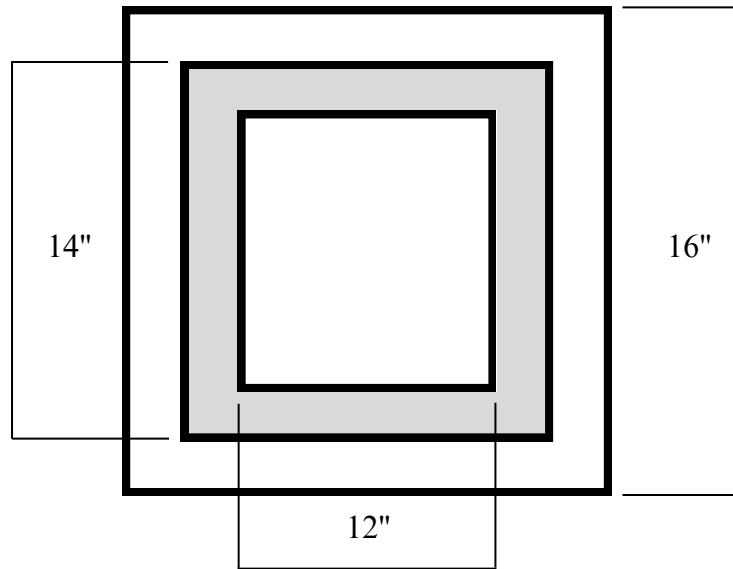

## 12" Basin for 6" Pipe

Top View

Side View