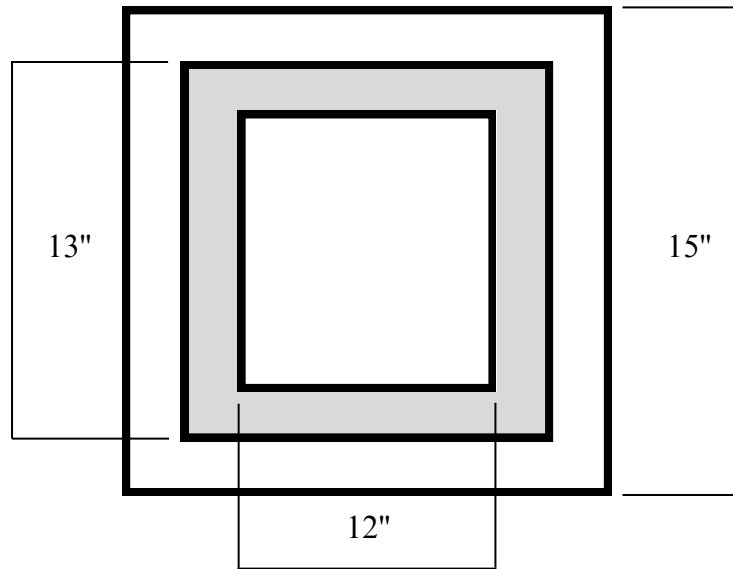

Lawton Adams Materials, Supplies, & Recycling
260 Route 100, P.O. Box 309, Somers NY 10589
(914) 232-3275 | lawtonadams.com

12" Basin for 4" Pipe

Top View

Side View